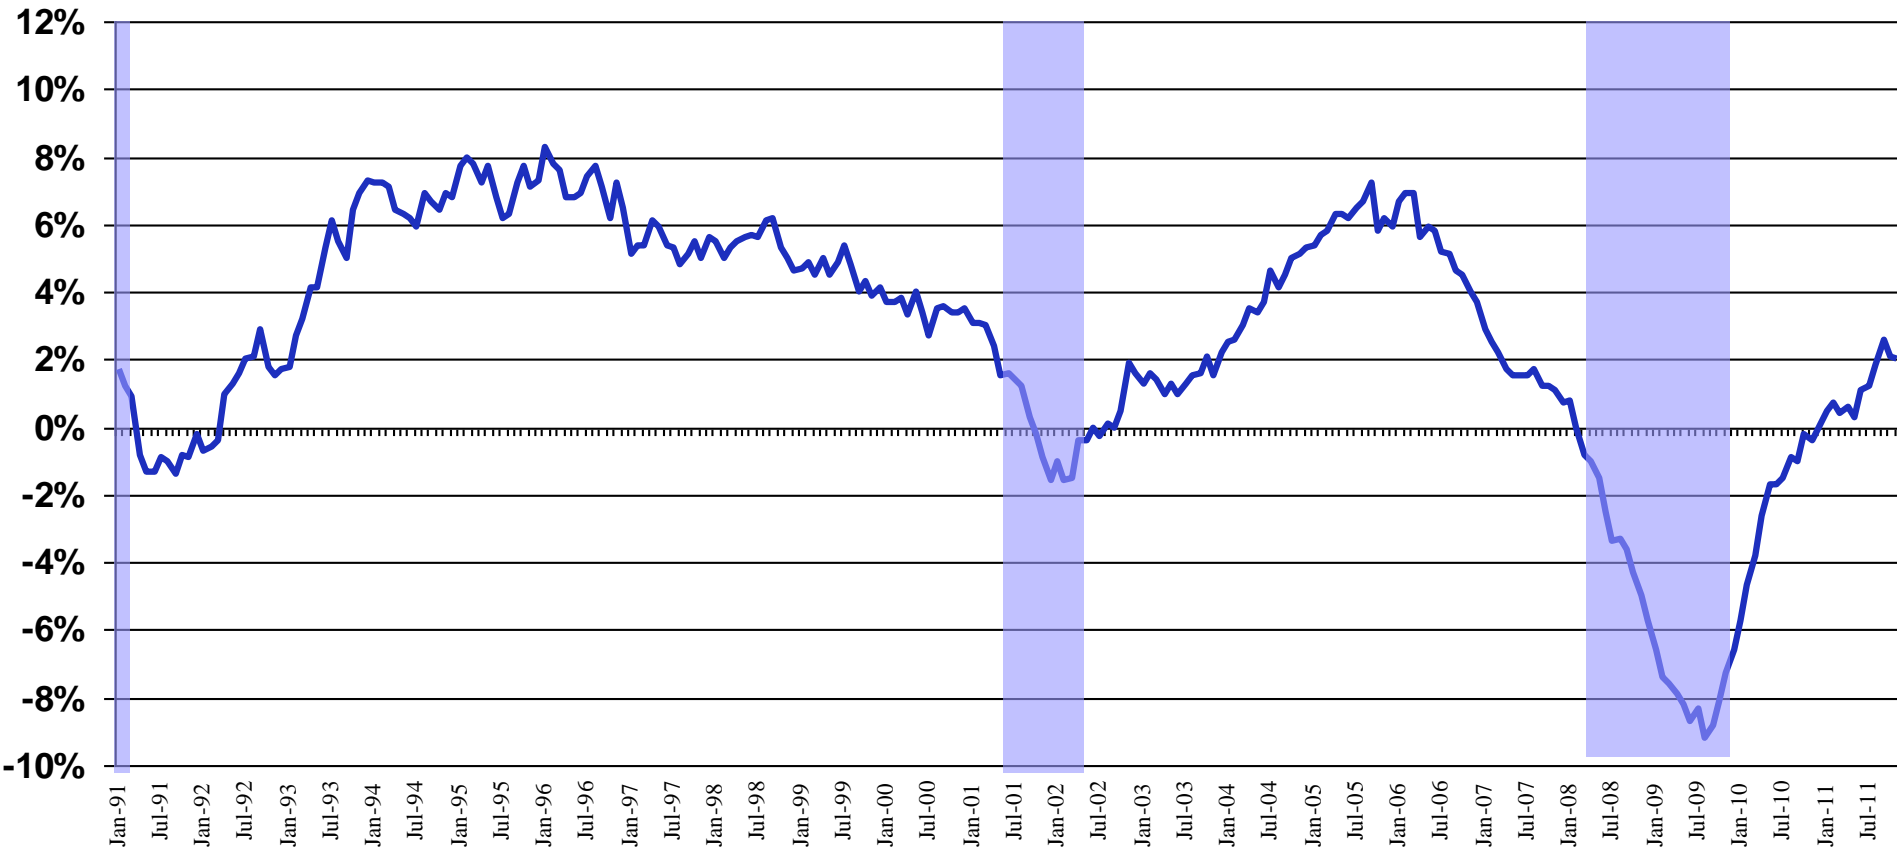

# Greater Phoenix Employment Percent Change Year Ago 1991 – 2011\*

Source: Arizona Department of Commerce, Research Administration

\*Data through November 2011.