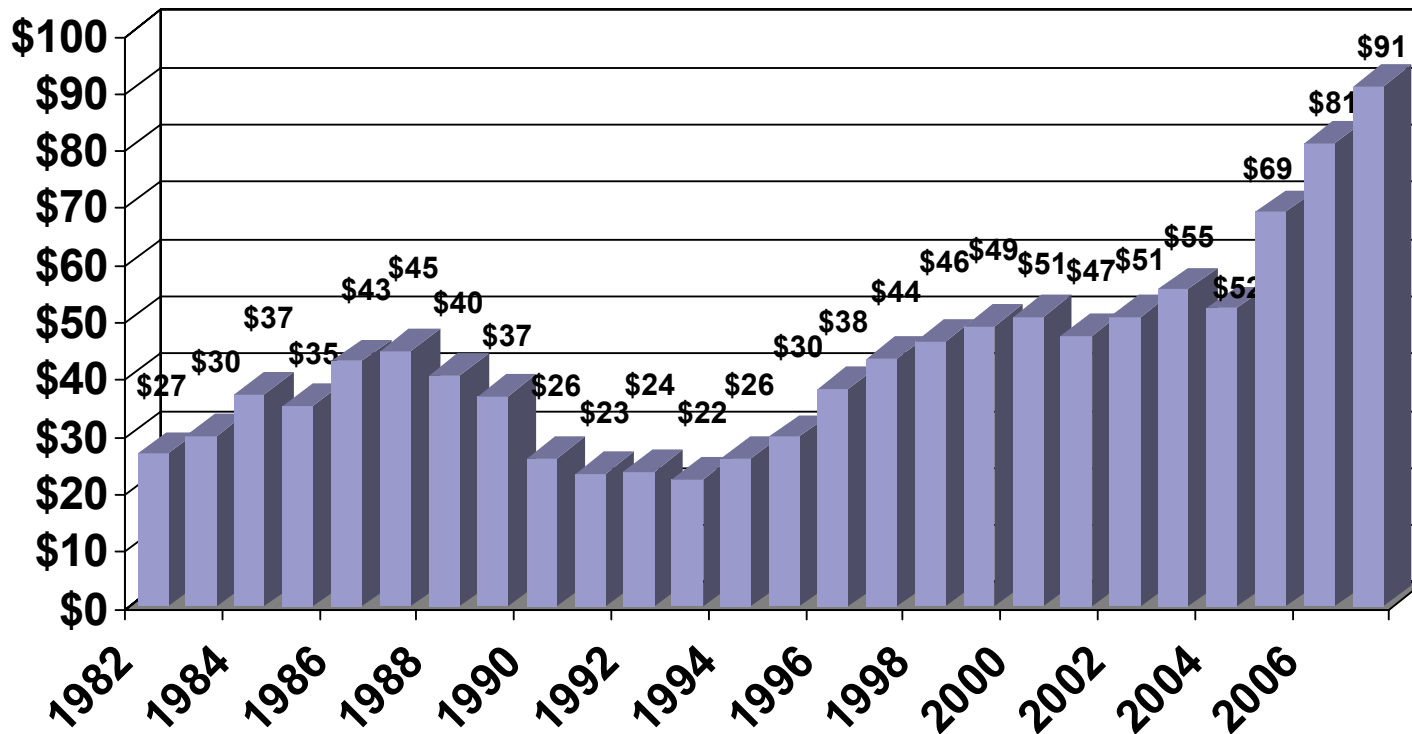

Average Price Per Square Foot Maricopa County Industrial* Space

Source: Kammrath & Associates

*Includes buildings greater than 10,000 SF