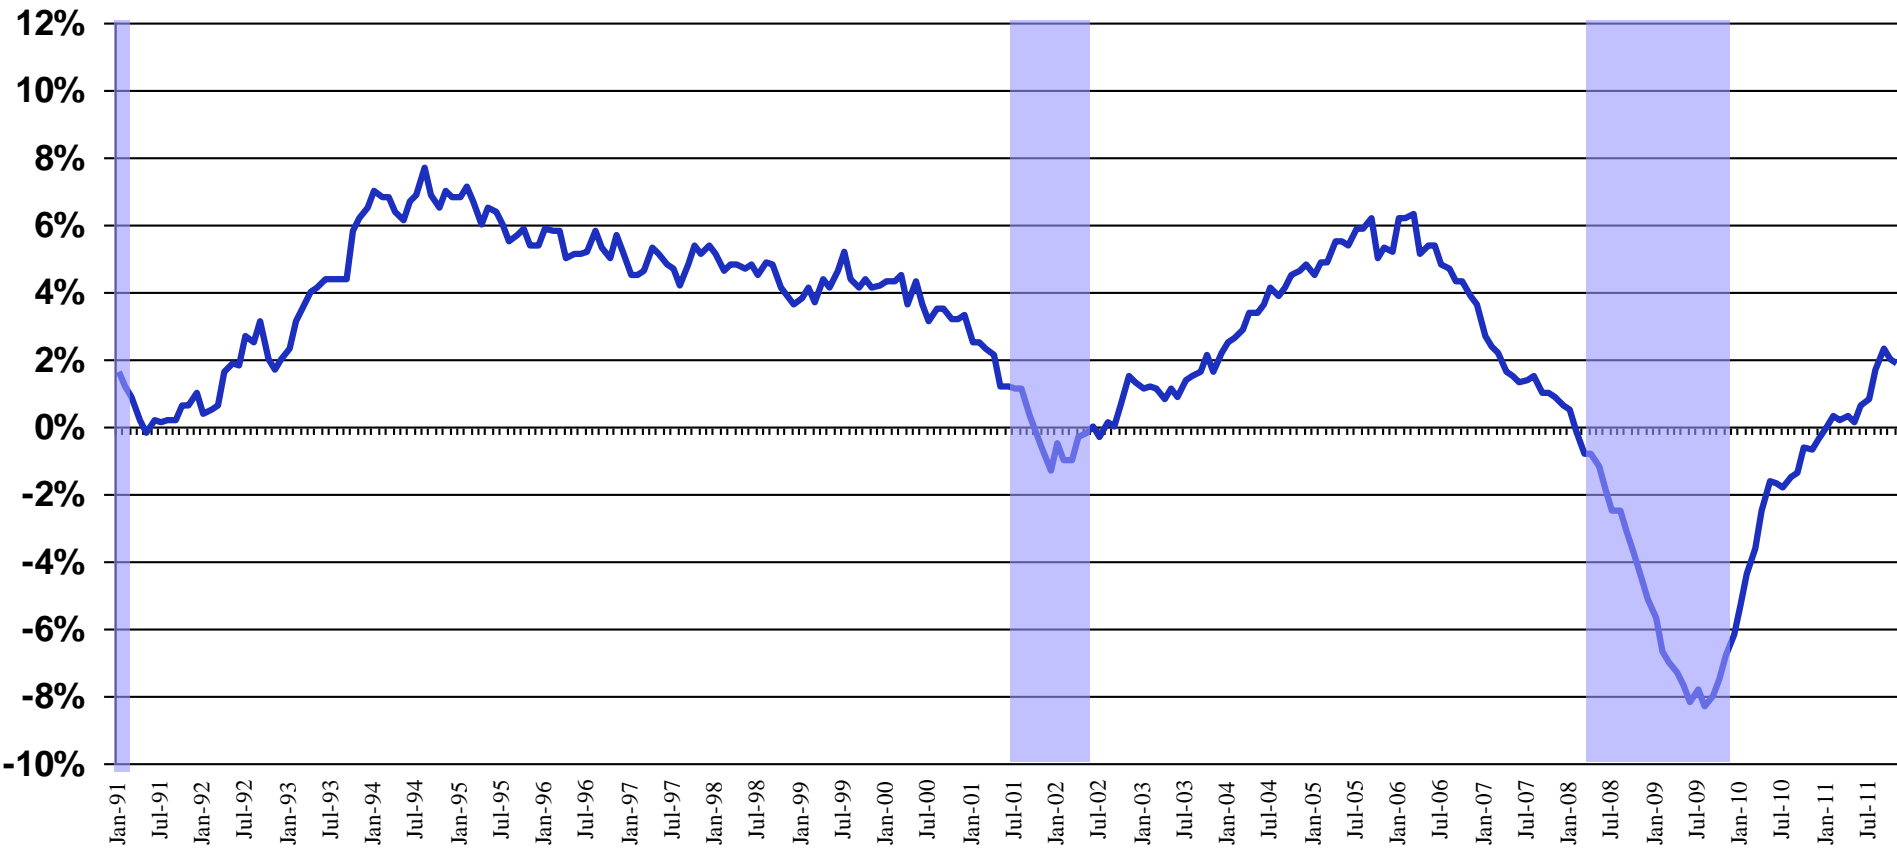

Arizona Employment Percent Change Year Ago 1991 – 2011*

Source: Arizona Department of Commerce, Research Administration

*Data through November 2011.